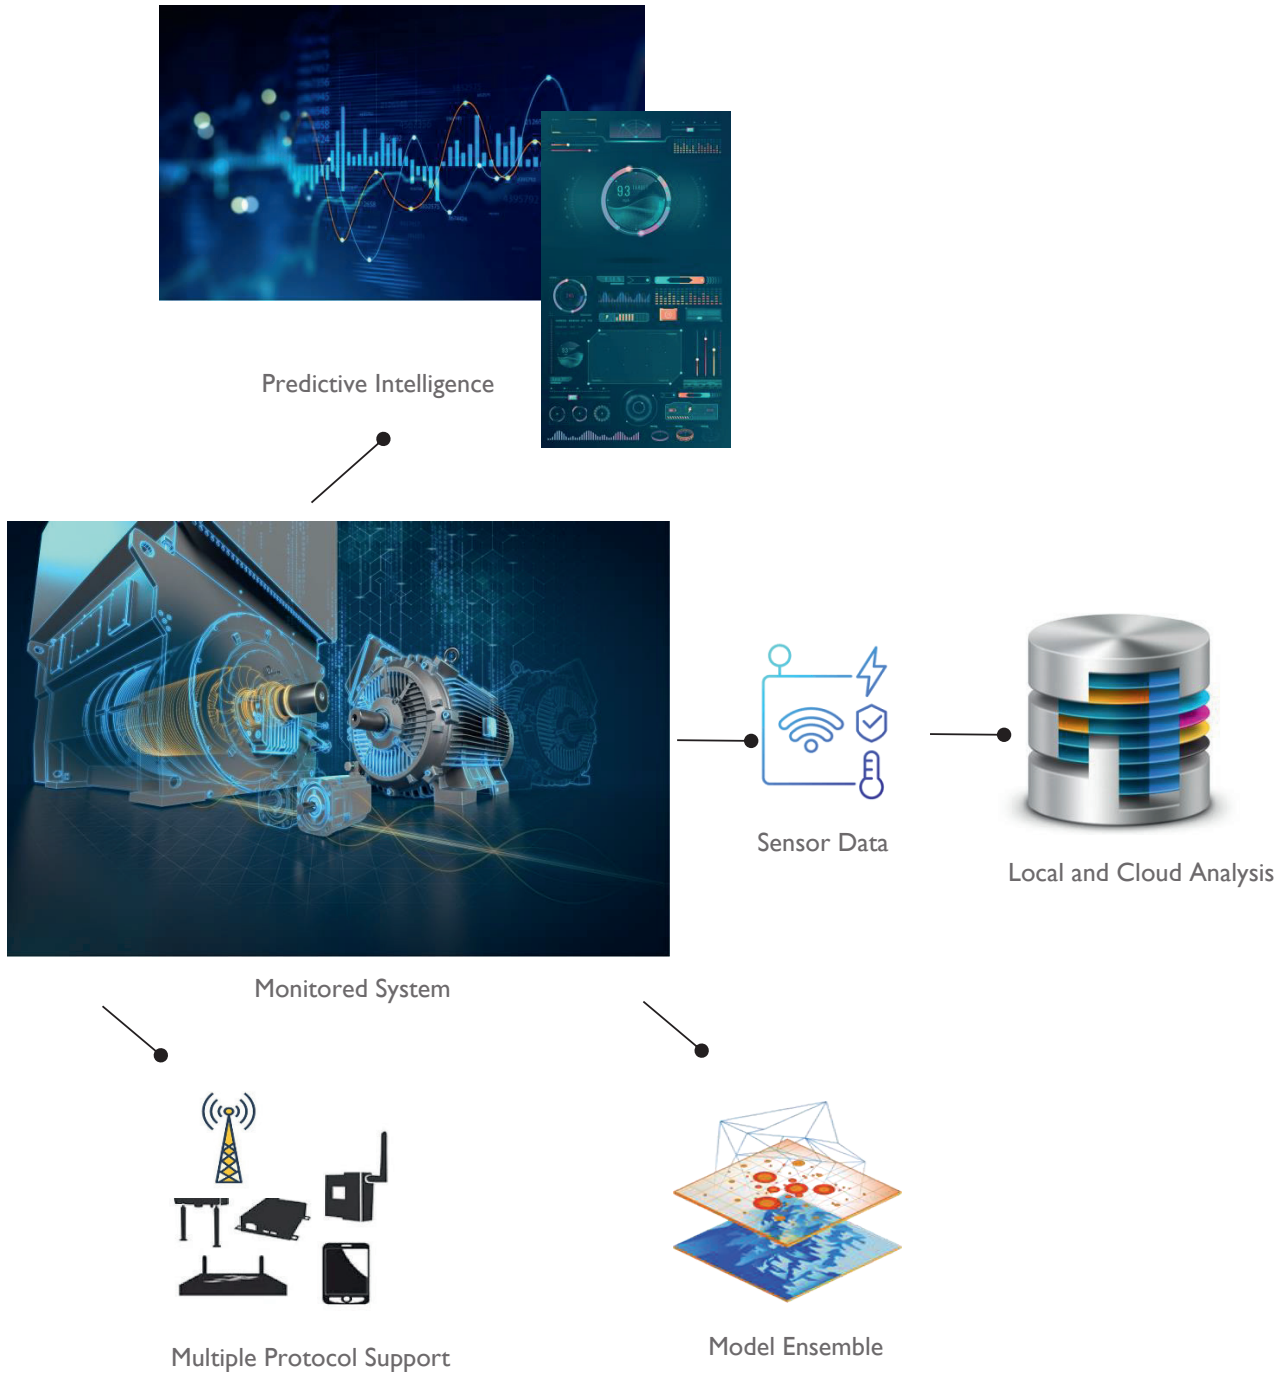

## Generative AI in IOT

- A new breed of Solutions that are powered by Machine Intelligence and Human Interfaces.
- Proactive monitoring of systems and the ability for **the AI system** to formulate **(Generate) Preventative Maintenance schedule**
- System can interpret complex machine data, deciphering operational patterns that can help with early detection of potential failures and generate a mitigative recommendation
- System can understand and interpret corpus of data and technical manuals of devices. These can help with on demand „**Know-how**“ and assist with both installation, troubleshoot and maintenance
- **Conversational Intelligence** - interactive conversations with the AI system

## Focus Areas

**Manufacturing**

**Smart Buildings**

**Oil and Gas**

**Transportation**

**Telco**

**Energy**

# PROACTIVE MONITORING, GENERATIVE SOLUTIONS EMPLOYING ADVANCED AI ALGORITHMS

## Generative AI for Recommendations and Conversational Intelligence

Fusing and analyzing disparate IOT sensor data streams to derive insights

Pressure, vibration, temperature and more.

A.I models analyze Sensor data, Audio, video, 3D imaging data